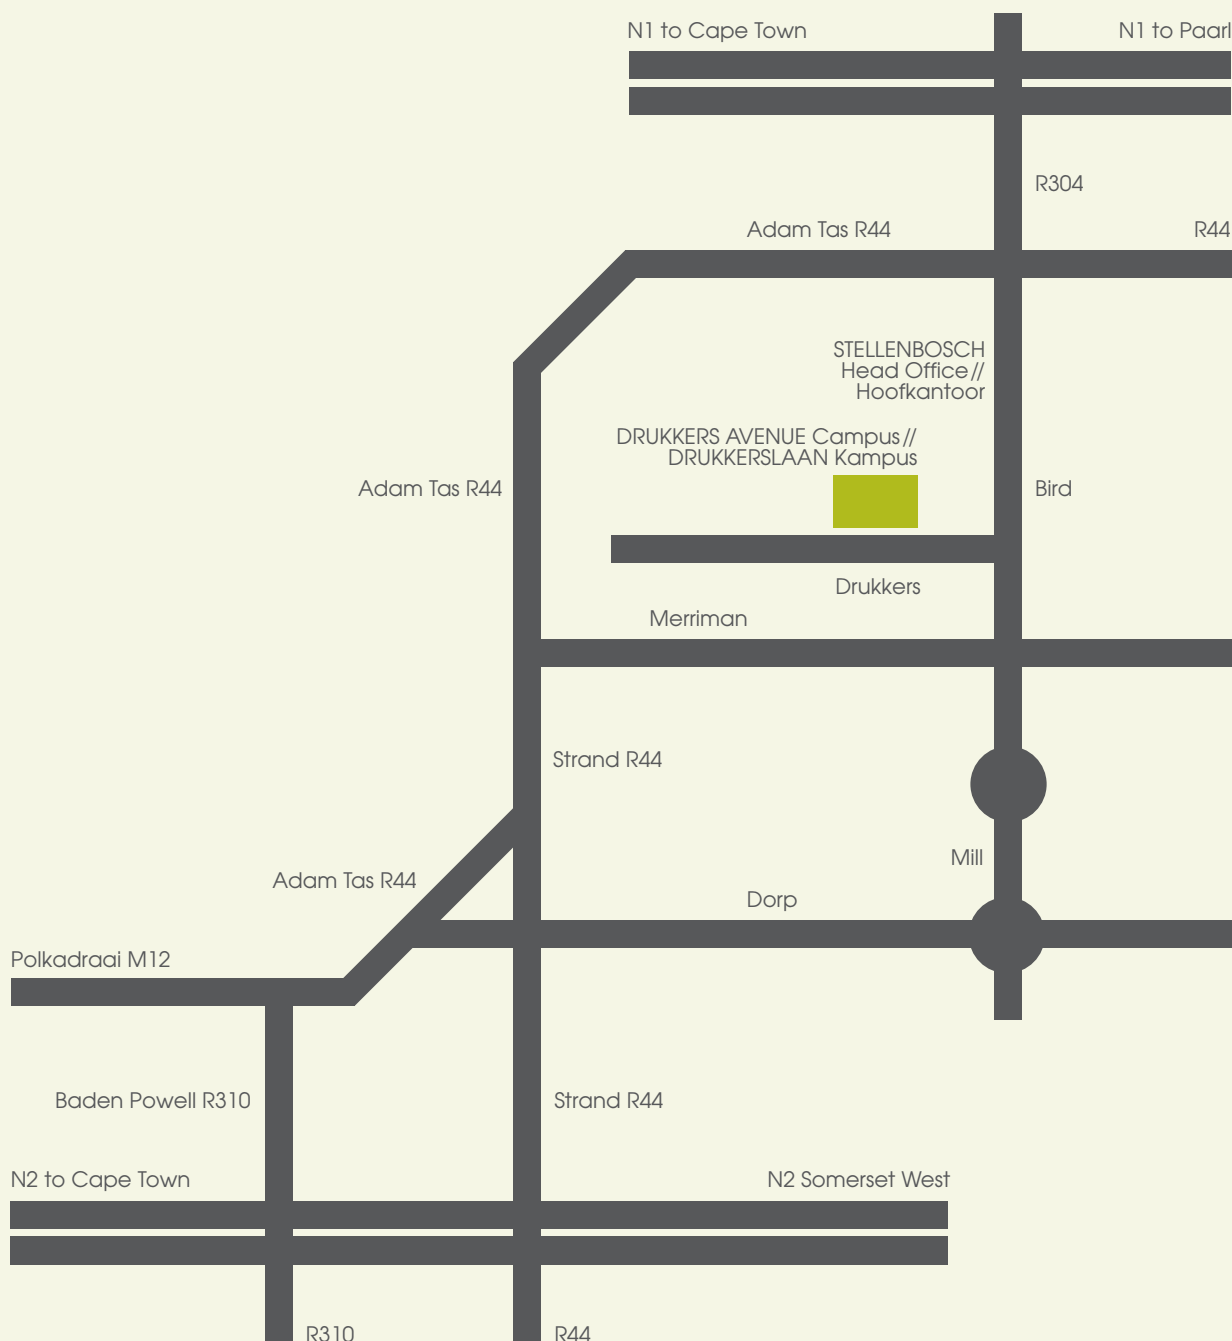

STELLENBOSCH

MAP // KAART

FROM CAPE TOWN (N1)

- Take the Klipheuwel turn-off and head towards Stellenbosch on Koelenhof Rd (R304).
- At the third robot keep straight in Bird St.
- Turn right onto Drukkers Ave.
- Turn right again immediately to visit Head Office.
- Or follow the road and turn right into Drukkers Avenue Campus.

FROM CAPE TOWN (N2)

- Take the Baden Powell Dr (R310) exit towards Stellenbosch.
- Continue until the road reaches a T-junction.
- Turn right onto Adam Tas St (R310).
- Follow the road, which becomes the R44 and turn right onto Merriman St.
- Continue on this road and turn left onto Bird St.
- Follow the road and turn left onto Drukkers Ave.
- Turn right immediately to visit Head Office.
- Or follow the road and turn right into Drukkers Avenue Campus.