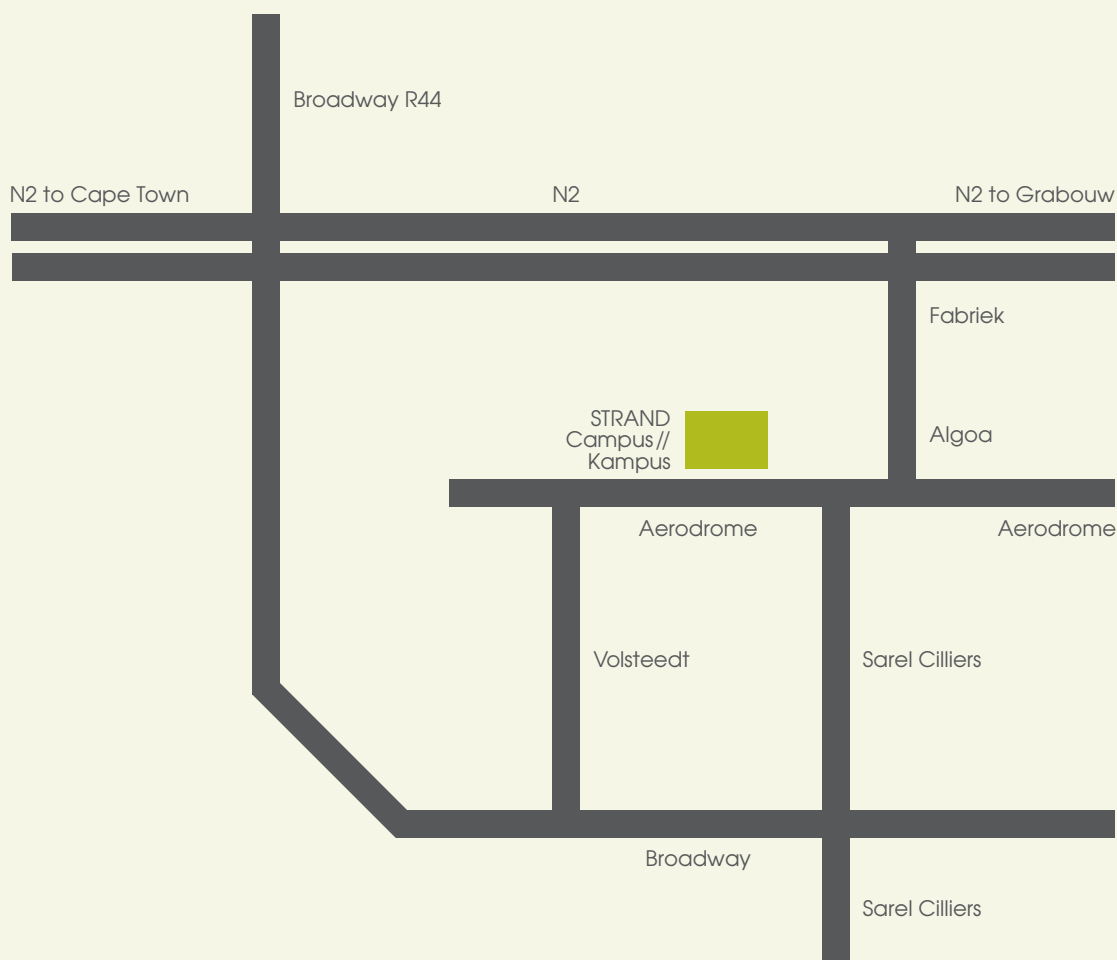

# STRAND

MAP//KAART

## FROM WORCESTER

- Start on Robertson St (R60) in Breede Valley and head towards High St (R60).
- Turn right onto Trappes St (R60), which becomes Rabie Ave (R60).
- Turn left onto N1.
- Follow N1 for 61.9 km.
- Take the Stellenbosch, R44, Klapmuts via R101, Wellington exit from the N1.
- Turn left onto R44.
- Follow the R44 through Stellenbosch.
- Continue on R44, which becomes Broadway.
- Turn left onto Volsteedt St.
- Turn right onto Aerodrome Rd.
- Strand Campus on your left-hand side.

## FROM STELLENBOSCH

- Start on Adam Tas St (R44) in Stellenbosch.
- Continue towards Strand on Adam Tas St (R44), which becomes Strand St (R44).
- Follow the R44, which becomes Broadway.
- Turn left onto Volsteedt St.
- Turn right onto Aerodrome Rd.
- Strand Campus on your left-hand side.

## FROM CALEDON

- Start on Prince Alfred Rd (R316) in Theewaterskloof and head towards N2.
- Turn left onto N2.
- Follow N2 for 18.6 km.
- Turn left onto Fabriek St.
- Continue on Fabriek St, which becomes Algoa St.
- Turn right onto Aerodrome Rd.
- Strand Campus on your right-hand side.