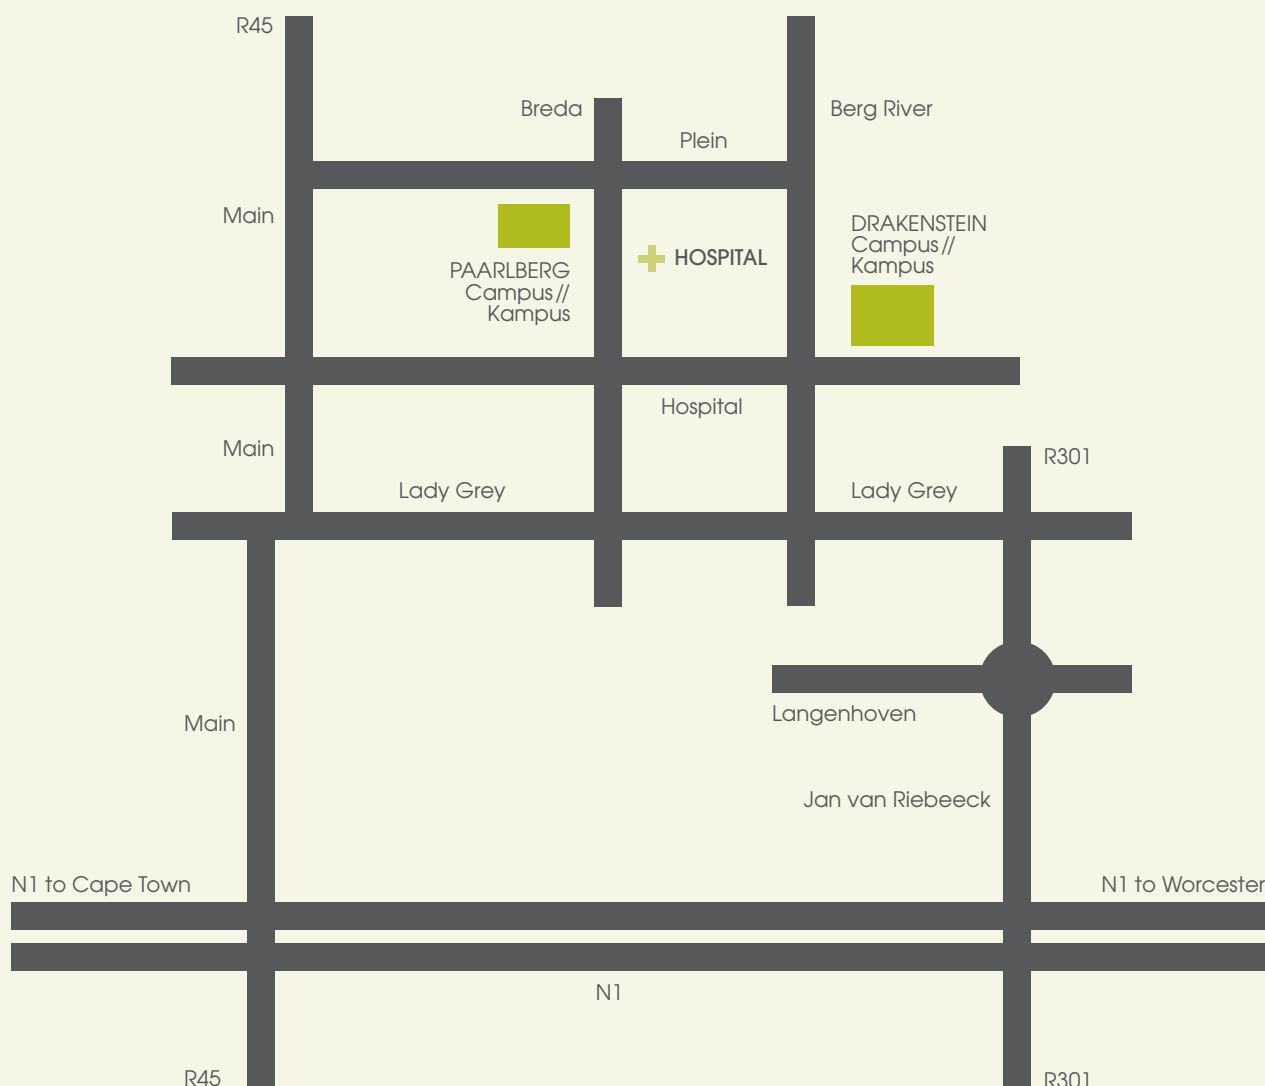

PAARL

MAP//
KAART

PAARLBERG CAMPUS FROM N1

- Take Main Rd exit from N1.
- At the stop, turn left onto Main Rd.
- Keep straight on Main Rd – the road will make a natural bend.
- At the robot, turn left (still Main Rd).
- At the 4-way stop, keep straight.
- First road, turn right onto Plein St.
- Paarlberg Campus on your right-hand side.

DRAKENSTEIN CAMPUS FROM N1

- Take Main Rd exit from N1.
- At the stop, turn left onto Main Rd.
- Keep straight on Main Rd – the road will make a natural bend.
- At the robot, turn left (still Main Rd).
- At the 4-way stop, turn right onto Hospital St.
- At the robot, keep straight on.
- Drakenstein Campus on your left-hand side.