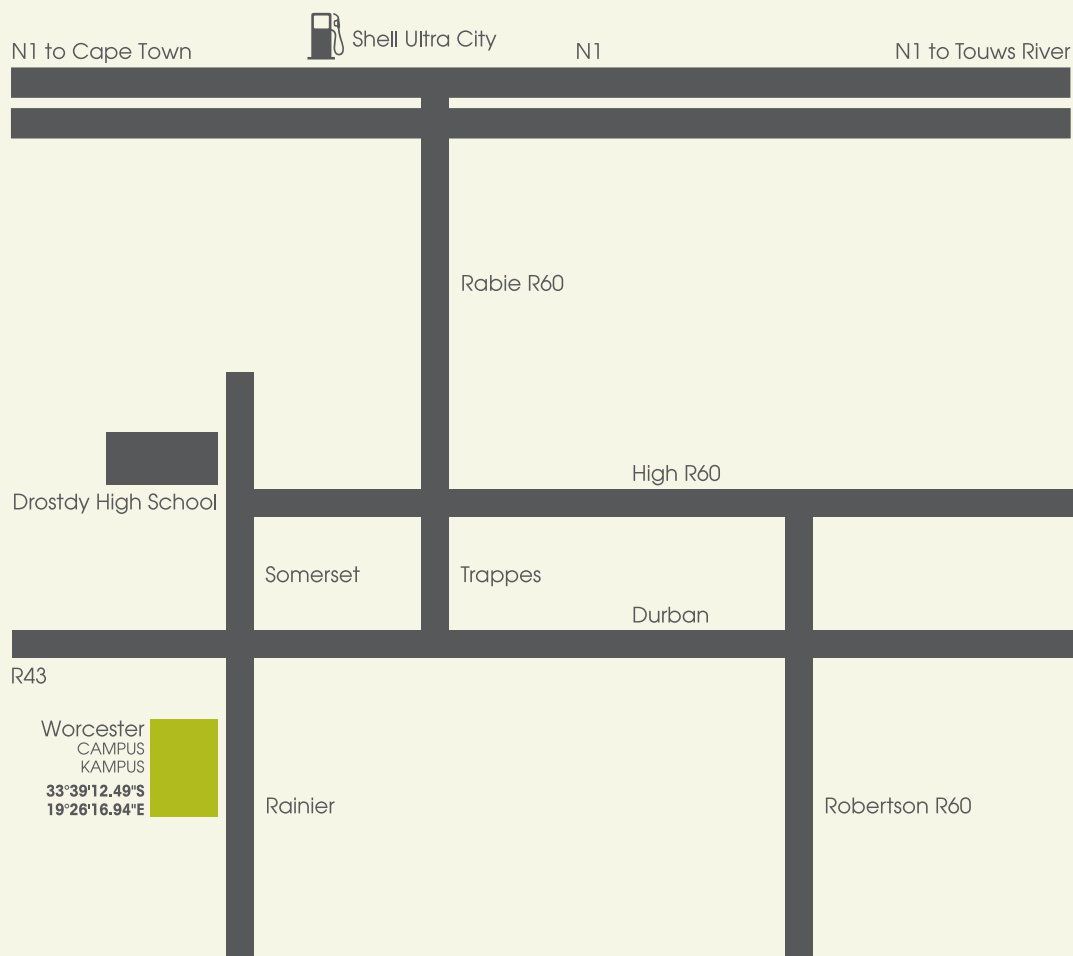

WORCESTER MAP KAART

FROM CAPE TOWN (N1):

- At the robot (after Shell Ultra City) turn right into Rabie St (R60).
- At the 3rd robot turn right onto High St.
- At the stop turn left onto Somerset St, which becomes Rainier St.
- Worcester Campus on your right-hand side.